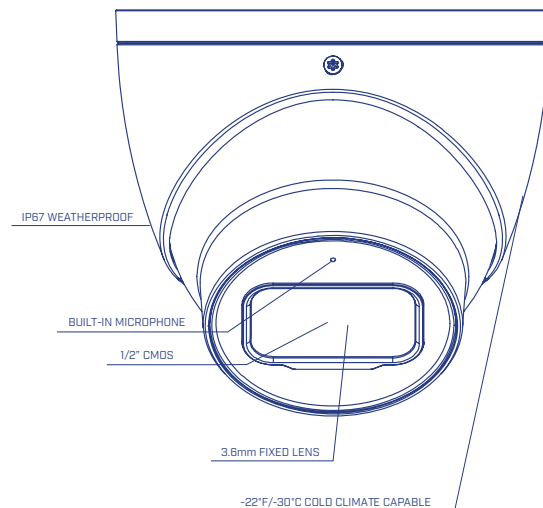

Disclaimers:

1. For analog HD format compatibility, please see the 'Frame Rates' information in the table above.
2. Audio is disabled by default. Audio recording and / or use of listen-in audio without consent is illegal in certain jurisdictions. FLIR Systems, Inc. assumes no liability for use of its products that does not conform with local laws.
3. This camera should only be used with a power adapter (individually grounded) and extension cable meeting the specifications listed in the Quick Setup Guide / Installation Guide. Failing to use cables or power adapters meeting the required specifications will adversely affect performance.

Dimensions