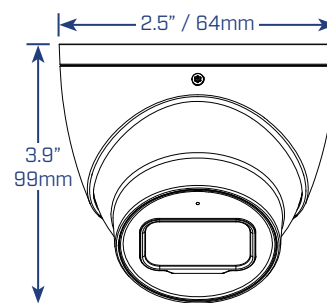

Ordering Information

ME373A: 8-41430-01942-8

Package Dimensions

ME373A: 6.1" × 6.1" × 5.3" / 155mm × 155mm × 135mm
Weight: 1.4lbs / 0.6kg

For latest accessory / mount compatibility visit
<http://flir.com/security/cameramounts>

MARKHAM, ONTARIO

FLIR Systems, Inc.
250 Royal Crest Court
Markham, ON L3R 3S1
Canada
PH: +1 866.344.4674

PORTLAND

Corporate Headquarters
FLIR Systems, Inc.
27700 SW Parkway Ave.
Wilsonville, OR 97070
USA
PH: +1 866.477.3687

www.flir.com/security
NASDAQ: FLIR