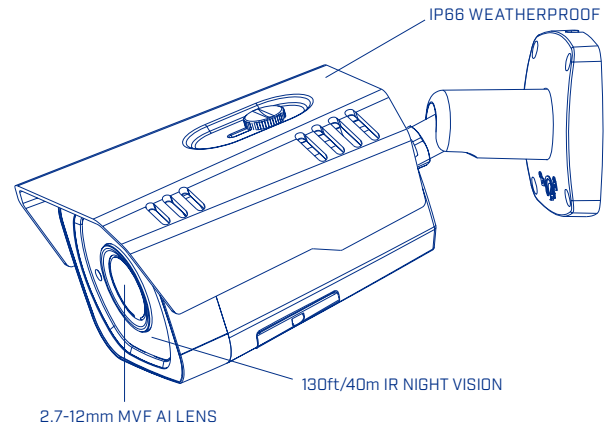

Durable housing

- Tamper detection
- IP66 weatherproof-rated
- Cold climate capability (-22°F/-30°C)

Specifications

Camera		N347BW4
Imaging Device	QUAD HD 4MP, 1/3"	
Effective Pixels	2688(H) × 1520(V)	
Image Type	CMOS	
Image Readout	Progressive Scan	
Day/Night	Auto (ICR) / Color / B/W	
Mechanical IR Cut Filter	Yes	
Min. Illumination	0.3lux @ F2.0 (Color) 0.05lux @ F2.0 (B/W)	
S/N Ratio	≥42dB	
Field of View	103° ~ 34°	
IR Illumination	130ft/40m, 850nm	
IR ON/OFF Control	Yes	
Video Output	RJ45 / Service Out (2-pin Type)	
Electronic Shutter Range	1/3(4)~1/100,000s	
Optical		
Lens Type	Motorized varifocal	
Mount Type	Board Type	
Iris Type	DC Iris	
Iris Control Type	Auto	
Focal Length	2.7-12mm	
Aperture	F1.4	
Optical Zoom	4.4x	
Focus	AF / Manual	
Video		
Video Compression	H.264 / MJPEG / Ready for Super H.264™ advanced Compression	
Video Streams	H.264 / MJPEG Triple Stream	
Resolution Selection	4MP(2688 × 1520) / 3.7MP(2560×1440) / 3MP(2304×1296) / 1080P(1920×1080) / 1.3MP(1280×960) / 720P(1280×720)	
Aspect Ratio	16:9 (excl. 1.3MP @ 4:3)	
Frame Rates (Maximum)	4MP @ 20fps / 3MP/1080p/720p @ up to 25/30fps	
Bit Rate Control	CBR / VBR (w/Cap)	
Bit Rate Selection	Main Stream H.264 – 1792 Kbps ~ 10,240Kbps / Custom	
Quality Setting Range (Default)	1-6 (6)	
Region of Interest (Selectable areas)	Yes (4)	
Wide Dynamic Range	True WDR, User Adjustable	
Dynamic Range	Up to 120dB	
Backlight Compensation	BLC / HLC	
White Balance	Auto / Manual	
Gain Control	Auto / Manual	
Noise Reduction	3D Advanced	
Smart IR	Yes, User Adjustable	
Digital Zoom	Up to 10x	
Tamper Detection	Yes, Tamper / Out of Focus	
Video Mirroring / Rotation	Horizontal Mirror / 90° / 180° / 270° / Hallway Mode	
Video Overlay	Channel / Time / Picture / Custom Text	
Window Blanking (Privacy)	Up to 4 Areas	
Menu Languages	English	
Network		
Protocols	IPv4/IPv6, HTTP, HTTPS, SSL, TCP/IP, UDP, UPnP, ICMP, IGMP, SNMP, RTSP, RTP, SMTP, NTP, DHCP, DNS, PPPOE, DDNS, FTP, IP Filter, QoS, Bonjour	
ONVIF Conformance	ONVIF Profile S	
RTSP Video	Standard RFC2326, Support QuickTime/VLC Player. User Security Authentication (Enabled/Disabled)	
Users	20 Users	
Mechanical		
Material	Aluminum Alloy	
Product Dimensions (W x D x H)	3.9" W x 10.7" D x 3.7" H 98mm W x 273mm D x 95mm H	
Product Weight	2.4 lbs / 1.1 kg	