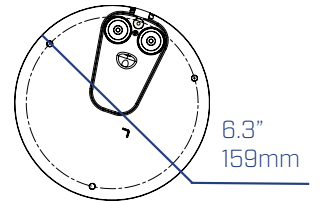

Dimensions