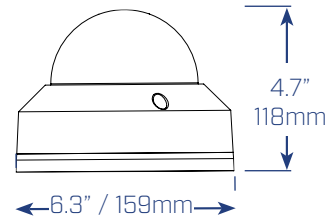

Dimensions