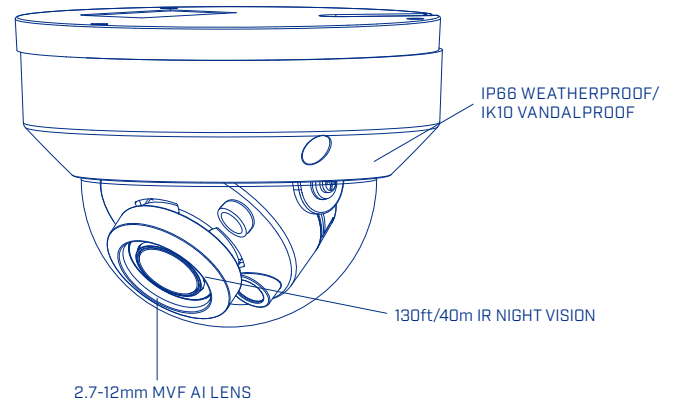

Camera		N347VW4
Imaging Device		QUAD HD 4MP, 1/3"
Effective Pixels		2688(H) × 1520(V)
Image Type		CMOS
Image Readout		Progressive Scan
Day/Night		Auto (ICR) / Color / B/W
Mechanical IR Cut Filter		Yes
Min. Illumination		0.3lux @ F2.0 (Color) 0.05lux @ F2.0 (B/W)
S/N Ratio		≥42dB
Field of View		103° ~ 34°
IR Illumination		130ft/40m, 850nm
IR ON/OFF Control		Yes
Video Output		RJ45 / Service Out (RCA Type)
Electronic Shutter Range		1/3(4)~1/100,000s
Optical		
Lens Type		Motorized varifocal
Mount Type		Board Type
Iris Type		DC Iris
Iris Control Type		Auto
Focal Length		2.7-12mm
Aperture		F1.4
Optical Zoom		4.4x
Focus		AF / Manual
Video		
Video Compression		H.264 / MJPEG / Ready for Super H.264™ advanced Compression
Video Streams		H.264 / MJPEG Triple Stream
Resolution Selection		4MP(2688 × 1520) / 3.7MP(2560×1440) / 3MP(2304×1296) / 1080P(1920×1080) / 1.3MP(1280×960) / 720P(1280×720)
Aspect Ratio		16:9 (excl. 1.3MP @ 4:3)
Frame Rates (Maximum)		4MP @ 20fps / 3MP/1080p/720p @ up to 25/30fps
Bit Rate Control		CBR / VBR (w/Cap)
Bit Rate Selection		Main Stream H.264 ~ 1792 Kbps ~ 10,240Kbps / Custom
Quality Setting Range (Default)		1-6 (6)
Region of Interest (Selectable areas)		Yes (4)
Wide Dynamic Range		True WDR, User Adjustable
Dynamic Range		Up to 120dB
Backlight Compensation		BLC / HLC
White Balance		Auto / Manual
Gain Control		Auto / Manual
Noise Reduction		3D Advanced
Smart IR		Yes, User Adjustable
Digital Zoom		Up to 10x
Tamper Detection		Yes, Tamper / Out of Focus
Video Mirroring / Rotation		Horizontal Mirror / 90° / 180° / 270° / Hallway Mode
Video Overlay		Channel / Time / Picture / Custom Text
Window Blanking (Privacy)		Up to 4 Areas
Menu Languages		English
Network		
Protocols		IPv4/IPv6, HTTP, HTTPS, SSL, TCP/IP, UDP, UPnP, ICMP, IGMP, SNMP, RTSP, RTP, SMTP, NTP, DHCP, DNS, PPPOE, DDNS, FTP, IP Filter, QoS, Bonjour
ONVIF Conformance		ONVIF Profile S
RTSP Video		Standard RFC2326, Support QuickTime/VLC Player. User Security Authentication (Enabled/Disabled)
Users		20 Users
Mechanical		
Material		Aluminum Alloy
Product Dimensions (Dia × H)		6.3" D × 4.7" H 159mm D × 118mm H
Product Weight		2.0 lbs / 0.9 kg