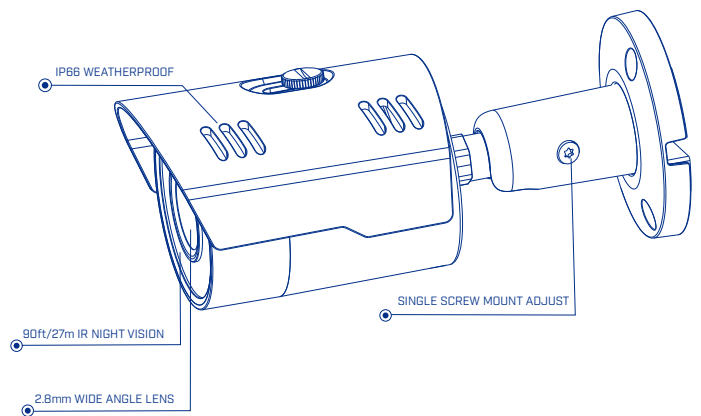

Camera	PB133F	PE133F
Image Sensor	1/3" 4MP	
Effective Pixels	H: 2688 × V: 1520	
Imager Type	CMOS	
Image Readout	Progressive Scan	
Day/Night	Auto (ICR) / Color / B/W	
Day/Night Delay Adjustment	Yes	
Mechanical IR Filter	Yes	
Min. Illumination	0.38 lux @ F1.8 (Color), 0.28 lux @ F1.8 (B/W)	
S/N Ratio	≥42dB (AGC OFF)	
Horizontal Field of View	90°	
IR Illumination Range	90ft / 27m	82ft / 25m
IR Wavelength	850nm	
IR ON/OFF Control	Yes	
Video Output	IP	
Electronic Shutter Range	1/3 (1/4) ~ 1/100,000 seconds	
Optical		
Lens Type	Fixed Lens	
Lens Mount	Board Type	
Iris Type	AES	
Focal Length	2.8mm	
F-Number	F2.0	
Focus	Fixed	
Video		
Video Compression	H.264 / MJPEG	
Video Streams	H.264 // MJPEG Triple Stream	
Resolution Selection (Mainstream)	4MP(2688 × 1520) / 3.7MP(2560×1440) / 3MP(2304×1296) / 1080P(1920×1080) / 1.3MP(1280×960) / 720P(1280×720)	
Aspect Ratio	16 : 9 (excl. 1.3MP @ 4:3)	
Frame Rates (MAX)	4MP @ up to 20fps / 3MP/1080p/720p @ 25/30fps	
Bit Rate Control	CBR / VBR (with cap)	
Bit Rate Selection (Mainstream)	H.264 – 1,792 Kbps ~ 10,240Kbps / Custom	
Quality Setting Range (Default)	1-6 (6)	
Region of Interest	Yes (4)	
Wide Dynamic Range	True WDR, User selectable	
Dynamic Range	Up to 100dB	
Backlight Compensation	BLC / HLC	
White Balance	Auto / Manual	
Gain Control	Auto / Manual	
Noise Reduction	3D-DNR	
Smart IR	Yes, User Adjustable	
Image Stabilization	No	
Digital Zoom	Up to 10x	
Tamper Protection	Yes	
Adaptive Lens Correction (ALC)	No	
Video Mirroring / Rotation	Horizontal Mirror / 90° / 180° / 270° / Hallway Mode	
Video Overlay	Time / Date / Channel / Title / Custom	
Window Blanking (Privacy)	Up to 4 Areas	
Menu Languages	English