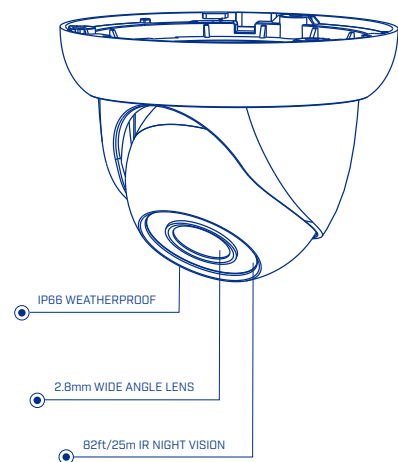

Camera	PB133F	PE133F
Image Sensor	1/3" 4MP	
Effective Pixels	H: 2688 × V: 1520	
Imager Type	CMOS	
Image Readout	Progressive Scan	
Day/Night	Auto (ICR) / Color / B/W	
Day/Night Delay Adjustment	Yes	
Mechanical IR Filter	Yes	
Min. Illumination	0.38 lux @ F1.8 (Color), 0.28 lux @ F1.8 (B/W)	
S/N Ratio	≥42dB (AGC OFF)	
Horizontal Field of View	90°	
IR Illumination Range	90ft / 27m	82ft / 25m
IR Wavelength	850nm	
IR ON/OFF Control	Yes	
Video Output	IP	
Electronic Shutter Range	1/3 (1/4) ~ 1/100,000 seconds	
Optical		
Lens Type	Fixed Lens	
Lens Mount	Board Type	
Iris Type	AES	
Focal Length	2.8mm	
F-Number	F2.0	
Focus	Fixed	
Video		
Video Compression	H.264 / MJPEG	
Video Streams	H.264 // MJPEG Triple Stream	
Resolution Selection (Mainstream)	4MP(2688 × 1520) / 3.7MP(2560×1440) / 3MP(2304×1296) / 1080P(1920×1080) / 1.3MP(1280×960) / 720P(1280×720)	
Aspect Ratio	16 : 9 (excl. 1.3MP @ 4:3)	
Frame Rates (MAX)	4MP @ up to 20fps / 3MP/1080p/720p @ 25/30fps	
Bit Rate Control	CBR / VBR (with cap)	
Bit Rate Selection (Mainstream)	H.264 – 1,792 Kbps ~ 10,240Kbps / Custom	
Quality Setting Range (Default)	1-6 (6)	
Region of Interest	Yes (4)	
Wide Dynamic Range	True WDR, User selectable	
Dynamic Range	Up to 100dB	
Backlight Compensation	BLC / HLC	
White Balance	Auto / Manual	
Gain Control	Auto / Manual	
Noise Reduction	3D-DNR	
Smart IR	Yes, User Adjustable	
Image Stabilization	No	
Digital Zoom	Up to 10x	
Tamper Protection	Yes	
Adaptive Lens Correction (ALC)	No	
Video Mirroring / Rotation	Horizontal Mirror / 90° / 180° / 270° / Hallway Mode	
Video Overlay	Time / Date / Channel / Title / Custom	
Window Blanking (Privacy)	Up to 4 Areas	
Menu Languages	English