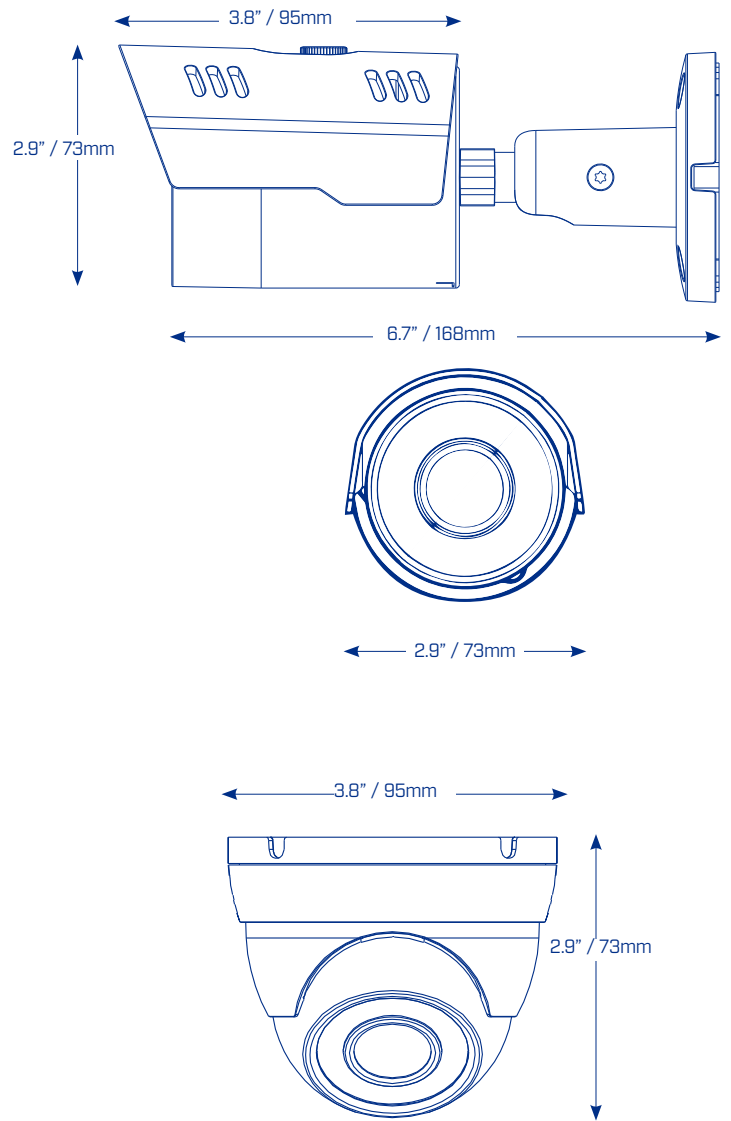

Available Accessories

For latest accessory / mount compatibility visit <http://flir.com/security/cameramounts>

Ordering Information

PB133F: 8-41430-01354-9
PE133F: 8-41430-01355-6

Package Dimensions

PB133F: 8.1" W x 4.2" D x 3.8" H / 205mm W x 106mm D x 96mm H
PE133F: 5.4" W x 5.4" D x 4.5" H / 137mm W x 137mm D x 114mm H